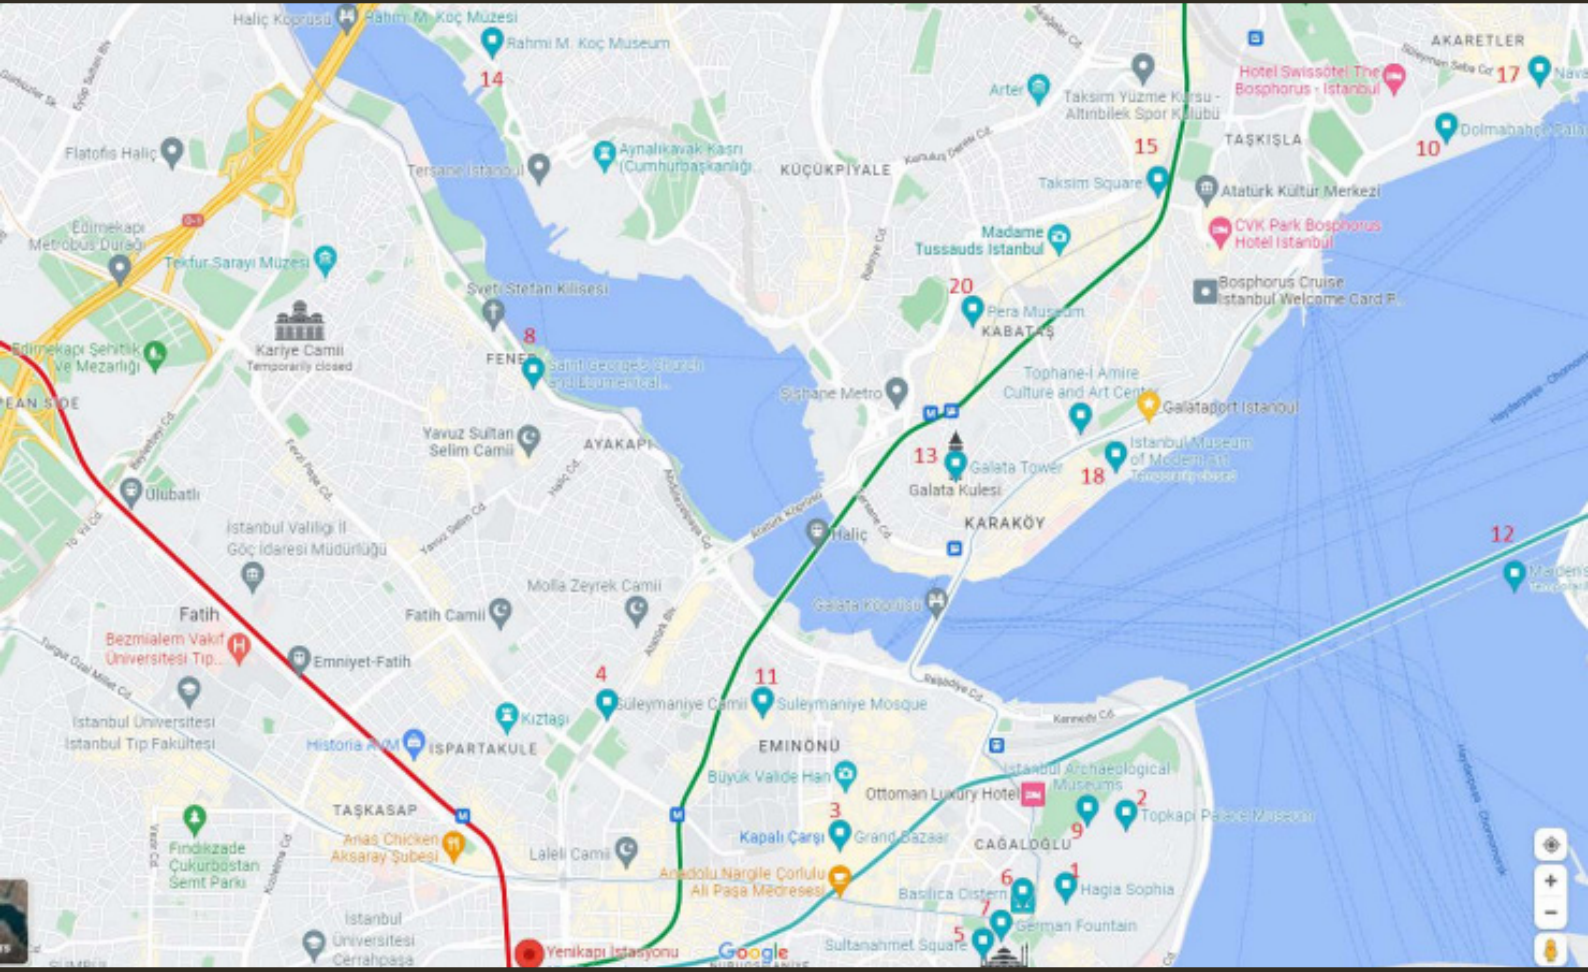

ISTANBUL SIGHTSEEING

1-AYA SOFYA

<https://www.ayasofyacamii.gov.tr/en>

2- TOPKAPI PALACE

<https://www.millisaraylar.gov.tr/en/saray-kosk-ve-kasirlar/topkapi-sarayi>

3- GRAND BAZAAR

<https://en.wikipedia.org/wiki/Grand_Bazaar,_Istanbul>
<https://www.kapalicarsi.com.tr/>

4- BOZDOĞAN SU KEMERİ- AQUEDUCT OF VALENS

<https://en.wikipedia.org/wiki/Aqueduct_of_Valens>

5- SULTANAHMET SQUARE

<https://www.tripadvisor.com.tr/Attraction_Review-g293974-d8090991-Reviews-Sultanahmet_Square-Istanbul.html>

6- YEREBATAN BASILICA CISTERN

<https://www.yerebatan.com/en>

7- GERMAN FOUNTAIN

<https://en.wikipedia.org/wiki/German_Fountain>

8- ST. GEORGE CATHEDRAL FENER RUM PATRIKANESİ

<https://en.wikipedia.org/wiki/St._George%27s_Cathedral,_Istanbul>

9- İSTANBUL ARCHEOLOGICAL MUSEUM

<https://muze.gov.tr/muze-detay?SectionId=IAR01&DistId=IAR>

10- DOLMABAĞÇE PALACE

<https://www.millisaraylar.gov.tr/en/saray-kosk-ve-kasirlar/dolmabahce-sarayi>

11- SÜLEYMANIYE MOSQUE

<https://www.tripadvisor.com.tr/Attraction_Review-g293974-d296037-Reviews-Suleymaniye_Mosque-Istanbul.html>

13- GALATA TOWER

<https://en.wikipedia.org/wiki/Galata_Tower>

14- RAHMI KOÇ MUSEUM

<http://www.rmkmuseum.org.tr/istanbul/en/rahmi-m-koc-muzesi>

15- TAKSİM SQUARE/İSTİKLAL STREET

<https://en.wikipedia.org/wiki/Taksim_Square>

16- PRINCESS ISLANDS

<https://en.wikipedia.org/wiki/Princes%27_Islands>

17- İSTANBUL NAVAL MUSEUM

<http://istanbul.gov.tr/istanbulun-muzeleri-deniz-muzesi>

18- İSTANBUL MODERN MUSEUM

<https://www.istanbulmodern.org/en>

19- SAKIP SABANCI MUSEUM

<https://www.sakipsabancimuzesi.org/en>

20- PERA MUSEUM

<https://www.peramuseum.org/>

21- BORUSAN CONTEMPORARY

<https://www.borusancontemporary.com/en/>