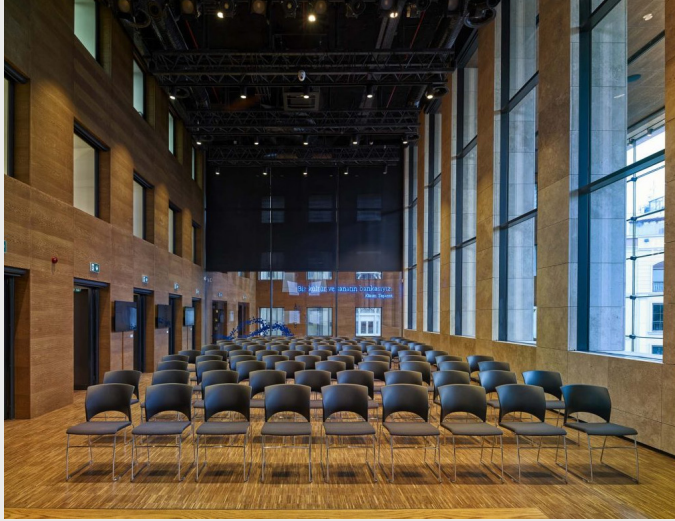

THE CONFERENCE VENUE

Yapı Kredi Kültür Sanat

Address: İstiklal Caddesi No: 161
34433, Beyoğlu / İstanbul
Telephone: +90 (212) 252 47 00 (pbx)
Fax: +90 (212) 293 07 23